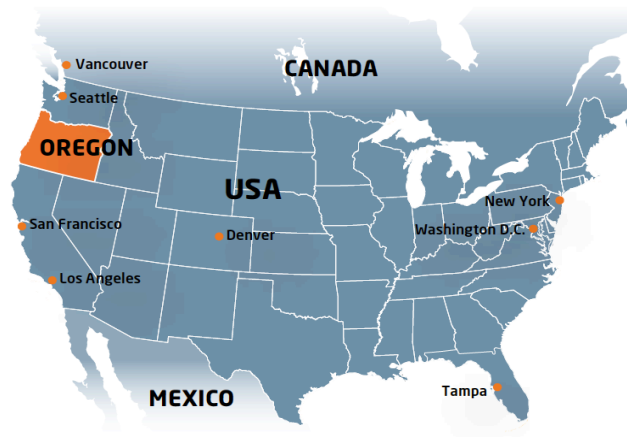

Where is Oregon State University?